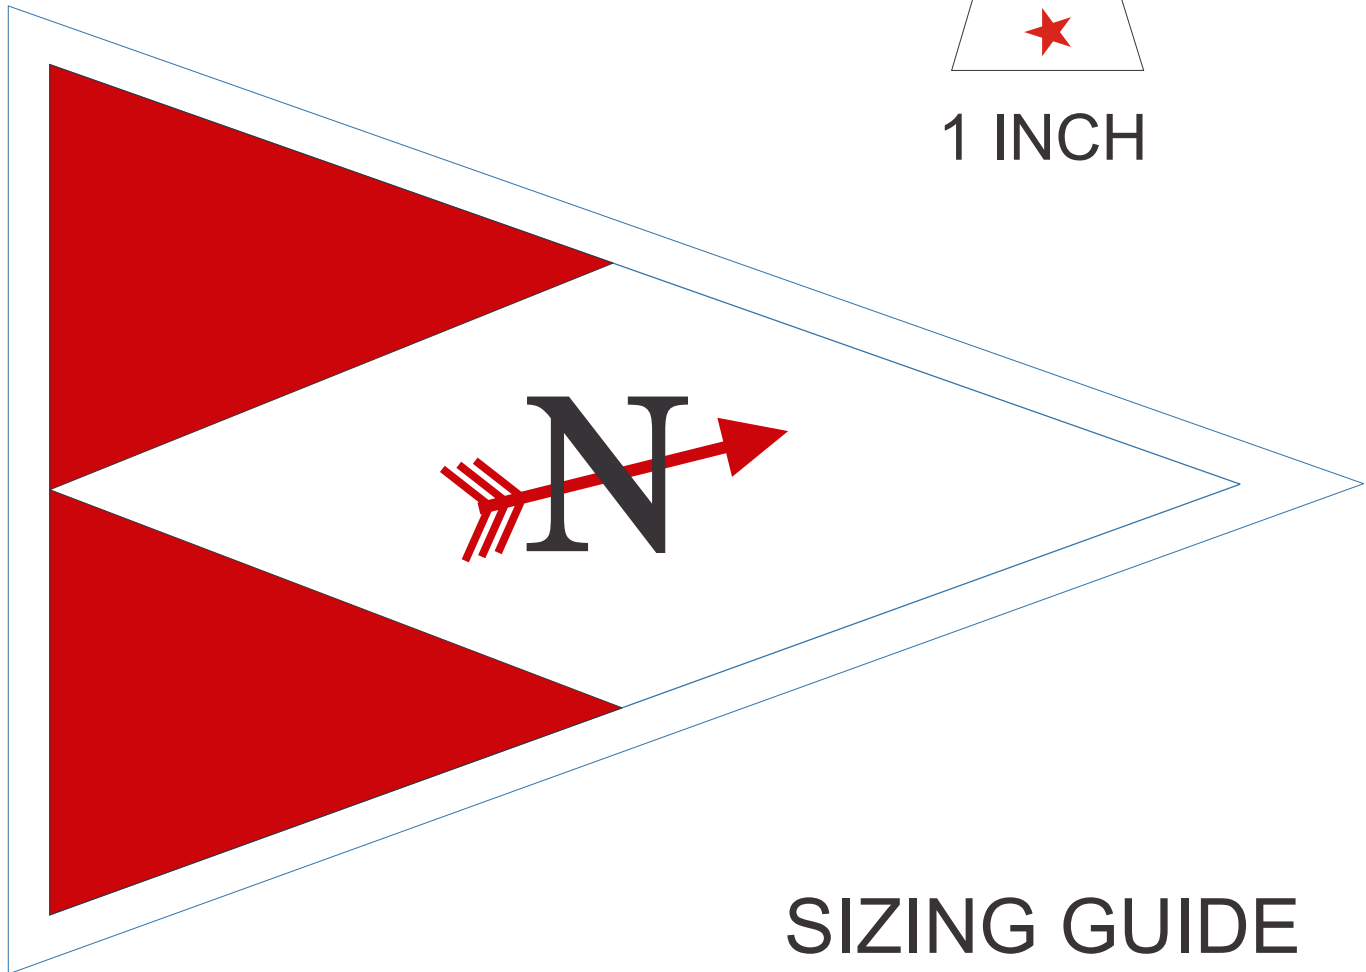

4 INCH

1 INCH

5 INCH

SIZING GUIDE

MAKE SURE TO SET YOUR PDF
READER AT 100% AND YOUR
PRINTER SETTING FOR
ACTUAL SIZE

Captain Bob's
BURGEE DECALS

 www.facebook.com/BurgeeDecals
www.sardella.com/burgees.html

6 INCH

3 INCH

2 INCH

SIZING GUIDE

MAKE SURE TO SET YOUR PDF
READER AT 100% AND YOUR
PRINTER SETTING FOR
ACTUAL SIZE

Captain Bob's
BURGEE DECALS

www.facebook.com/BurgeeDecals
www.sardella.com/burgees.html