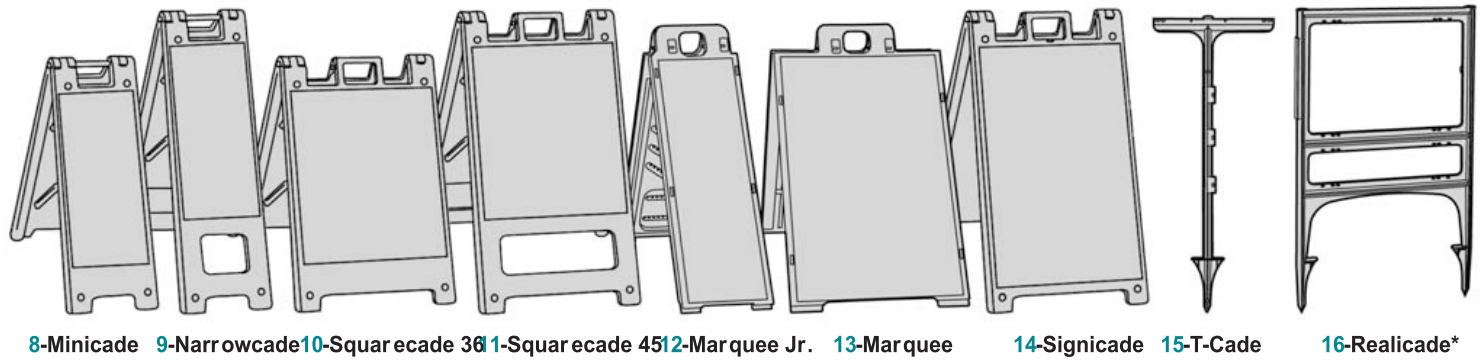

# SIGN STANDS PRICE SHEET

PRICING AS OF AUG. 15 2011

*Visit Our Showroom!*

Sign	Blank Sizes
1	18" x 24"
2	22" x 28"
3	22" x 28"
4	24" x 36"
5	22" x 28"
6	24" x 36"
7	28" x 40"
8	12" x 24"
9	12" x 24"
10	24" x 24"
11	24" x 24"
12	12" x 36"
13	24" x 36"
14	24" x 36"
15	Various
16	18" x 24"* * with 6" x 24" rider

- |                            |                           |
|----------------------------|---------------------------|
| 1. Quik Sign.....\$80      | 10. Squarecade 36....\$95 |
| 2. Simpo Sign.....\$90     | 11. Squarecade 45         |
| 3. Simpo Sign II.....\$90  | 12. Marquee Jr.....\$90   |
| 4. Sidewalk Sign.....\$    | 13. Marquee.....\$140     |
| 5. Wind Sign.....\$225     | 14. Signicade.....\$140   |
| 6. Wind Sign II.....\$245  | 15. T-Cade                |
| 7. Wind Sign III.....\$275 | 16. Realicade.....\$40    |
| 8. Minicade.....\$70       |                           |
| 9. Narrowcade.....\$74     |                           |