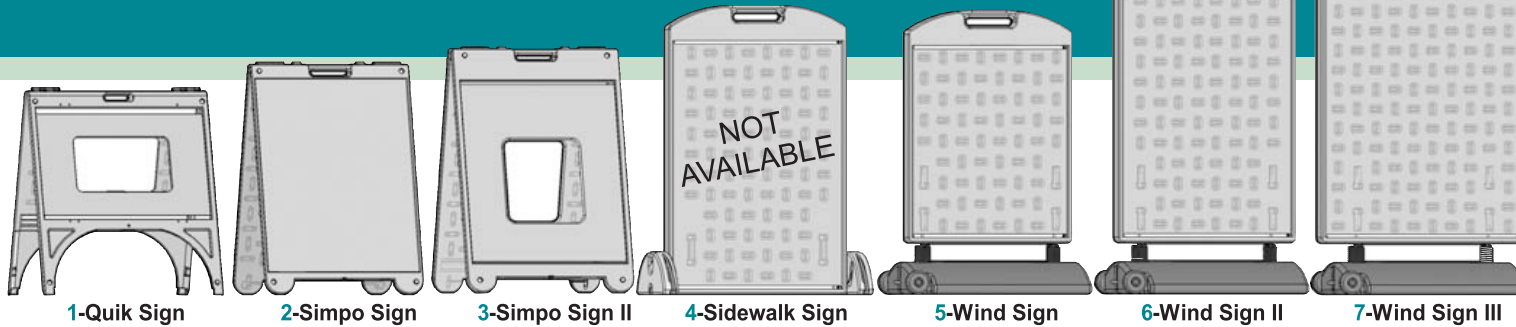

# SIGN STANDS PRICE SHEET

PRICING AS OF AUG. 15 2011

*Visit Our Showroom!*

Sign	Blank Sizes
1	18" x 24"
2	22" x 28"
3	22" x 28"
4	24" x 36"
5	22" x 28"
6	24" x 36"
7	28" x 40"
8	12" x 24"
9	12" x 24"
10	24" x 24"
11	24" x 24"
12	12" x 36"
13	24" x 36"
14	24" x 36"
15	Various
16	18" x 24"* * with 6" x 24" rider

- |                            |                           |
|----------------------------|---------------------------|
| 1. Quik Sign.....\$80      | 10. Squarecade 36....\$95 |
| 2. Simpo Sign.....\$90     | 11. Squarecade 45         |
| 3. Simpo Sign II.....\$90  | 12. Marquee Jr.....\$90   |
| 4. Sidewalk Sign.....\$    | 13. Marquee.....\$140     |
| 5. Wind Sign.....\$225     | 14. Signicade.....\$140   |
| 6. Wind Sign II.....\$245  | 15. T-Cade                |
| 7. Wind Sign III.....\$275 | 16. Realicade.....\$40    |
| 8. Minicade.....\$70       |                           |
| 9. Narrowcade.....\$74     |                           |

Published sign frame weights are targeted values and can vary.